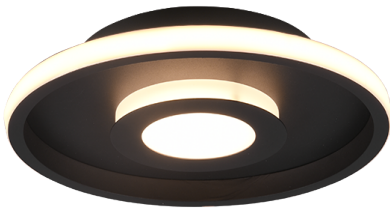

### Ascari - Matt Black

Part No: 680810332

- Switch dimming via standard wall switch 3 levels 25%, 50% or 100%
- Ceiling mounting
- IP44 rated - suitable for use within a bathroom

## Technical Specification

Part No	680810332
Finish	Matt Black
Voltage	240
Wattage	28

<b>IP Rating</b>	44
<b>Lamp Holder</b>	E27 (ES)
<b>Lamp Included</b>	N
<b>Length</b>	68
<b>Dimmable</b>	Y
<b>Diameter</b>	300
<b>Unit of sale</b>	1
<b>Price</b>	each
<b>EAN</b>	4017807508512