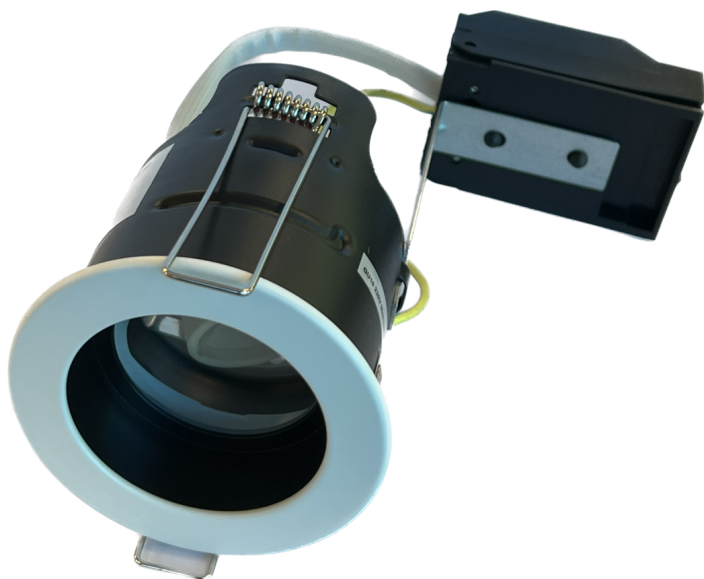

Product Data Sheet

Baffled IP65 Matt white open back fixed fire rated downlight

Part No: FN-S-BF-WHM

- Baffled
- IP65
- Twist off bezel
- Loop In/Out Push Fit Terminal
- 30,60,90 minute fire rated - timber joist
- Engineered joist tested including i-joist & posi joist - details on request

Technical Specification

Part No	FN-S-BF-WHM
Finish	Matt White
Voltage	240
IP Rating	65
Lamp Holder	GU10
Lamp Included	No
Depth	131
Diameter	72.5
Cut Out	65
Class 1 or 2 or 3	I
EAN	5055530831339
Unit of sale	1
Price	each