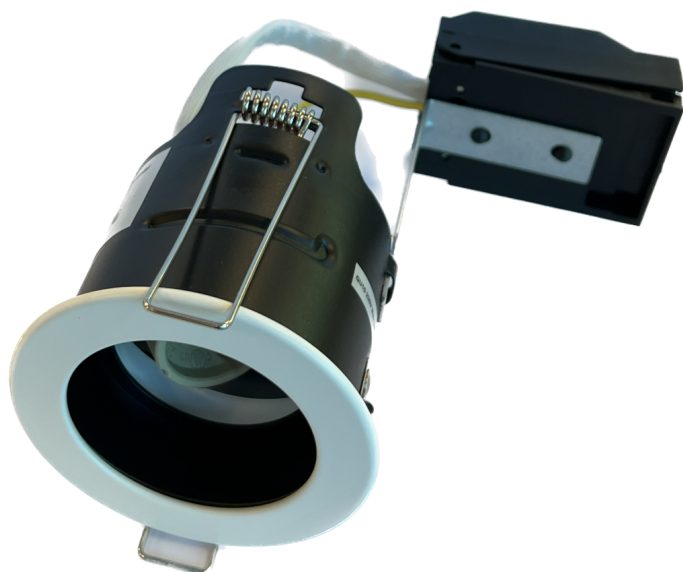

Product Data Sheet

Baffled Matt white open back fixed fire rated downlight

Part No: FN-F-BF-WHM

- Baffled
- Twist off bezel
- Loop In/Out Push Fit Terminal
- 30,60,90 minute fire rated - timber joist
- Engineered joist tested including i-joist & posi joist - details on request

Technical Specification

Part No	FN-F-BF-WHM
Finish	Matt White
Voltage	240
IP Rating	20
Lamp Holder	GU10
Lamp Included	No
Depth	131
Diameter	72.5
Cut Out	65
Class 1 or 2 or 3	I
EAN	5055530831322
Unit of sale	1
Price	each