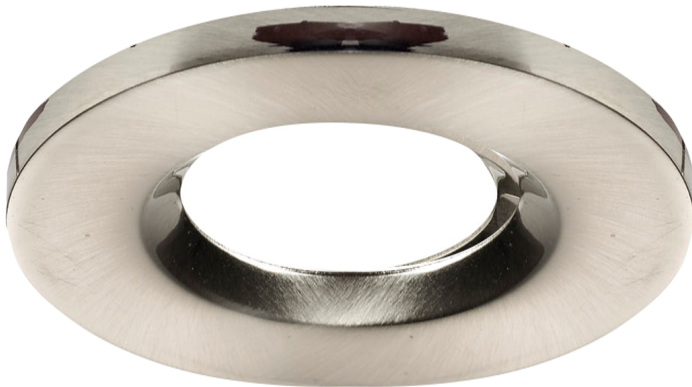

Product Data Sheet

Brushed nickel bezel for fixed Elan LED Downlight

Part No: ELANBEZ-BN

- Fixed Bezel for ELAN fitting

Technical Specification

Part No	ELANBEZ-BN
Finish	Brushed Nickel
Diameter	84
EAN	5055530809277
Unit of sale	1