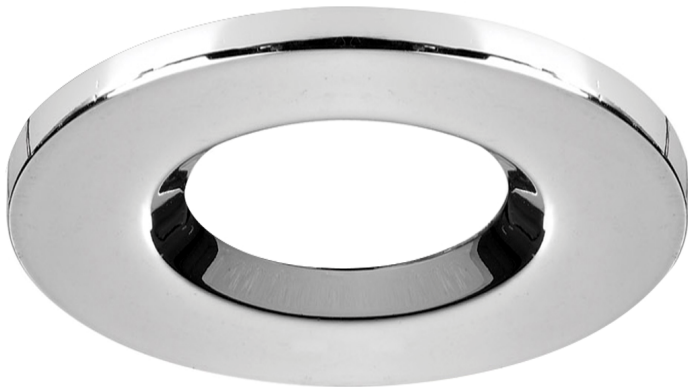

Product Data Sheet

Chrome bezel for fixed Elan LED Downlight

Part No: ELANBEZ-CH

- Fixed Bezel for ELAN fitting

Technical Specification

Part No	ELANBEZ-CH
Finish	Chrome
Diameter	84
EAN	5055530809260
Unit of sale	1