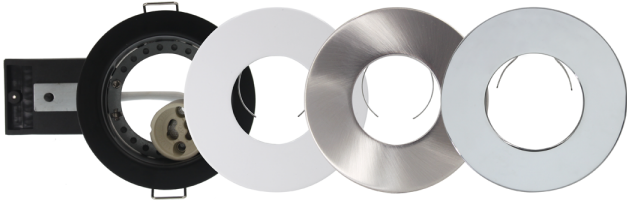

Product Data Sheet

Chrome open back IP65 fire rated downlight

Part No: FN-S-CH

- Twist off bezel
- Loop In/Out Push Fit Terminal
- 30,60,90 minute fire rated - timber joist
- Engineered joist tested including i-joist & posi joist - details on request

Technical Specification

Part No	FN-S-CH
Finish	Chrome
Voltage	240
IP Rating	65
Lamp Holder	GU10
Lamp Included	No
Depth	100
Diameter	85
Cut Out	68
Class 1 or 2 or 3	II
EAN	5055530823716
Unit of sale	1
Price	each