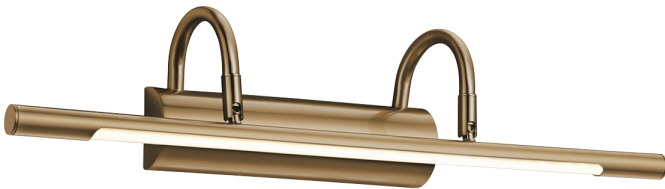

Product Data Sheet

Cuadro LED picture light brass finish

Part No: 225210104

- Built-in LED
- Adjustable head

Technical Specification

Part No	225210104
Lumens	600
CCT	3000
Colour Temperature	Warm White
Finish	Brass

Voltage	240
Wattage	8
CRI	80
IP Rating	20
Dimmable	N
Lamp Holder	Integrated LED
Length	105
Width	480
Depth	100
Class 1 or 2 or 3	I
Material / Made From	Metal
EAN	4017807256314
Unit of sale	1
Price	each
Notes	