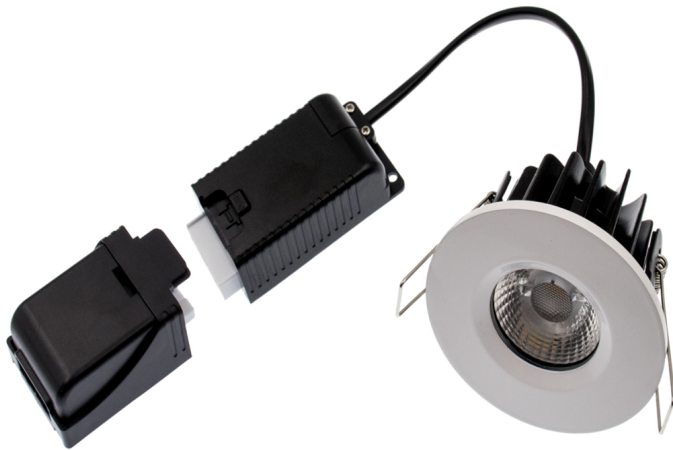

### ELAN LED fixed IP65 dimmable fire rated downlight - 3000k

Part No: ELAN-3K

- High lumen output
- Flicker free & smooth dimming with most standard LED dimmers
- Fast fix connector
- 30,60,90 minute fire rated - timber joist
- Engineered joist tested including i-joist & posi joist -details on request
- 60° Beam Angle
- 0-100% Dimmable
- Bezels supplied separately

# ELAN

**FIXED** | HIGH PERFORMANCE  
FIRE RATED DOWNLIGHT

## Technical Specification

Part No ELAN-3K

Lumens 790

CCT 3000

<b>Colour Temperature</b>	Warm White
<b>Voltage</b>	240
<b>Wattage</b>	8
<b>CRI</b>	80
<b>IP Rating</b>	65
<b>Dimmable</b>	Y
<b>Lamp Holder</b>	Integrated LED
<b>Beam Angle</b>	60
<b>Depth</b>	56
<b>Diameter</b>	84
<b>Cut Out</b>	72
<b>Class 1 or 2 or 3</b>	II
<b>EAN</b>	5055530816824
<b>Unit of sale</b>	1
<b>Price</b>	each