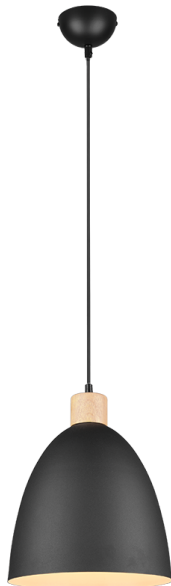

### Jagger Pendant - Matt Black

Part No: R30681032

- Ceiling mounting
- IP20
- Requires E27 x 1 max 40W
- Lamp(s) not included

## Technical Specification

Part No	R30681032
Finish	Matt Black
Voltage	240
IP Rating	20

<b>Lamp Holder</b>	E27 (ES) - 40W
<b>Lamp Included</b>	N
<b>Diameter</b>	250
<b>Drop</b>	300
<b>Class 1 or 2 or 3</b>	I
<b>Unit of sale</b>	1
<b>Price</b>	each
<b>EAN</b>	4017807503180
<b>Notes</b>	