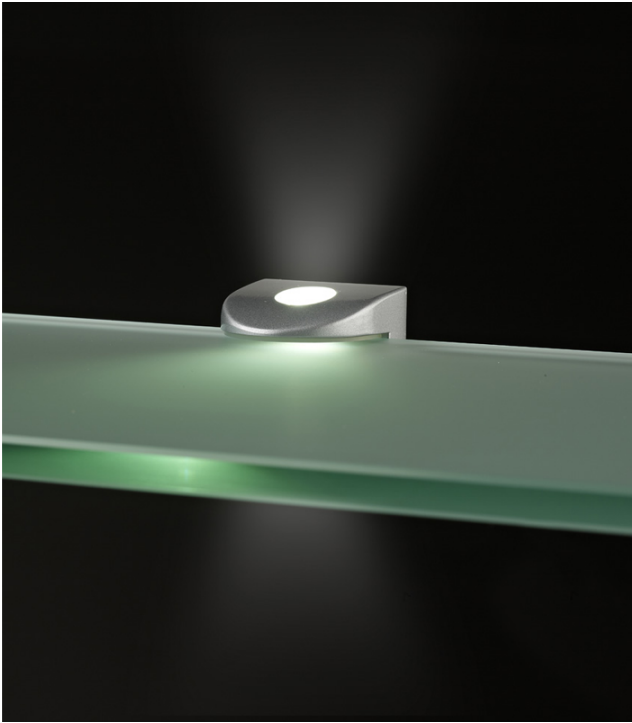

Product Data Sheet

LED shelf clip light - 3000k

Part No: **SHINE-WW**

- Designed to provide a diffused light effect within cabinets
- 3 high output 5050 LEDs to create light effect up & down and through the glass
- Clips fit glass shelves 6-8mm thick. Not to be used as the shelf support
- 2m input lead with TOP connector
- Requires 12V LED driver

Technical Specification

Part No	SHINE-WW
CCT	3000
Colour Temperature	Warm White
Finish	Aluminium

Voltage	12
Wattage	1.5
CRI	80
Dimmable	Y
Lamp Holder	Integrated LED
Connector Type	TOP
Length	35.5
Depth	30
Diameter	38
Class 1 or 2 or 3	II
Material / Made From	Plastic
EAN	5055530814523
Unit of sale	1
Price	each
Notes	