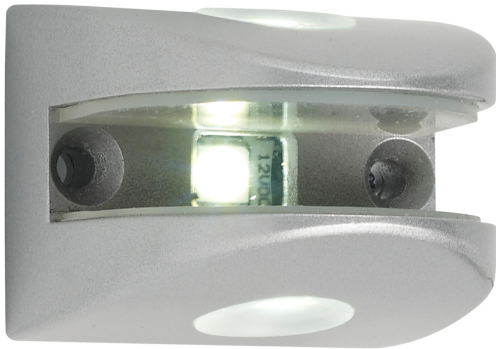

Product Data Sheet

LED shelf clip light - 3000k

Part No: **SHINE-WW**

- Designed to provide a diffused light effect within cabinets
- 3 high output 5050 LEDs to create light effect up & down and through the glass
- Clips fit glass shelves 6-8mm thick. Not to be used as the shelf support
- 2m input lead with TOP connector
- Requires 12V LED driver

Technical Specification

Part No	SHINE-WW
CCT	3000
Colour Temperature	Warm White
Finish	Aluminium

Voltage	12
Wattage	1.5
CRI	80
Dimmable	Y
Lamp Holder	Integrated LED
Connector Type	TOP
Length	35.5
Depth	30
Diameter	38
Class 1 or 2 or 3	II
Material / Made From	Plastic
EAN	5055530814523
Unit of sale	1
Price	each
Notes	