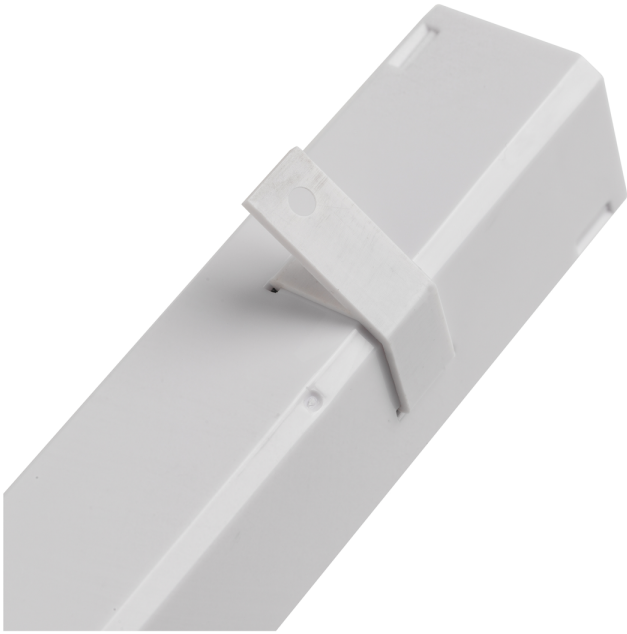

Product Data Sheet

LED striplight 330mm - 3000k

Part No: **STRLED330WW**

- Opal diffuser to avoid dotting
- Linkable
- Switched
- Includes mains lead and fixing brackets
- Integral driver

Technical Specification

Part No	STRLED330WW
Lumens	292
CCT	3000
Colour Temperature	Warm White
Finish	White
Voltage	240
Wattage	4.5
CRI	80
IP Rating	20
Dimmable	N
Connector Type	Bare End
Length	330
Width	36
Depth	35
Class 1 or 2 or 3	II
Material / Made From	Plastic