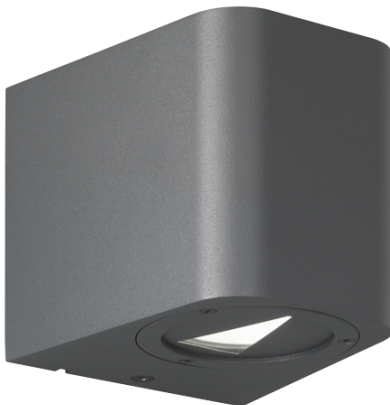

Product Data Sheet

LED up & down adjustable light effect wall light anthracite finish

Part No: R28200642

- Built-in LED
- Up & down light distribution
- IP54 rated for external use
- Comes complete with interchangeable plates to change light effects

Technical Specification

Part No	R28200642
Lumens	2 x 260
CCT	3000
Colour Temperature	Warm White

Finish	Anthracite
Voltage	240
Wattage	2 x 3
CRI	80
IP Rating	54
Dimmable	N
Lamp Holder	Integrated LED
Length	90
Width	98
Depth	105
Class 1 or 2 or 3	I
Material / Made From	Aluminium
EAN	4017807296952
Unit of sale	1
Price	each