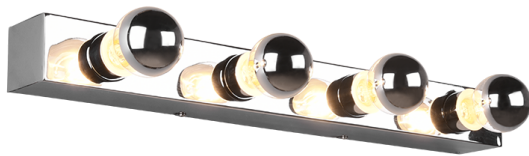

### Theatro - Chrome

Part No: 283600406

- Wall mounting
- Lamp(s) not included
- IP44 rated - suitable for use within a bathroom

### Technical Specification

Part No	283600406
Lumens	800
CCT	3000
Colour Temperature	Warm White

<b>Finish</b>	Chrome
<b>Voltage</b>	240
<b>Wattage</b>	8
<b>IP Rating</b>	44
<b>Dimmable</b>	N
<b>Lamp Holder</b>	Integrated LED
<b>Length</b>	600
<b>Width</b>	79
<b>Depth</b>	36
<b>Unit of sale</b>	1
<b>Price</b>	each
<b>EAN</b>	4017807508222
<b>Notes</b>	