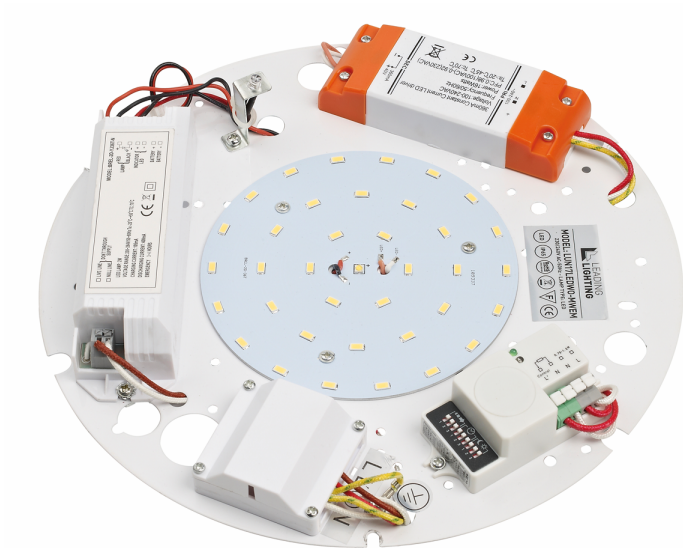

### 17W LED gear tray with high low microwave & 3hr emergency pack

Part No: 2DLED-GT36-4K-MWEM-HL

- Microwave sensor version available (MW)
- 3hr emergency version available (EM)
- Microwave & emergency version available (MWEM)
- Corridor function microwave sensor & emergency versions available (MWEM-HL)

## Technical Specification

Part No	2DLED-GT36-4K-MWEM-HL
Lumens	2000
CCT	4000

<b>Colour Temperature</b>	Neutral White
<b>Finish</b>	White
<b>Voltage</b>	240
<b>Wattage</b>	17
<b>CRI</b>	80
<b>IP Rating</b>	20
<b>Dimmable</b>	N
<b>Lamp Holder</b>	Integrated LED
<b>Diameter</b>	263
<b>Class 1 or 2 or 3</b>	I
<b>Material / Made From</b>	Metal
<b>EAN</b>	5055530818460
<b>Unit of sale</b>	1
<b>Price</b>	each
<b>Notes</b>	