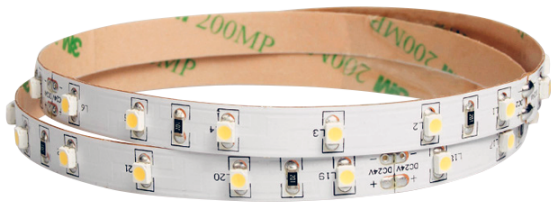

Product Data Sheet

24V 4.8W 60 LED's per metre tape - 6500k

Part No: FX24-CW

- 8mm width
- Available on 50 metre reel
- Maximum run of 20 metres

Technical Specification

Part No	FX24-CW
Lumens	480 PM
CCT	6500
Colour Temperature	Cool White
Voltage	24
Wattage	4.8
CRI	90
IP Rating	20
Dimmable	Y
Width	8
Cut Point	100
Class 1 or 2 or 3	III
Unit of sale	50
Price	per meter

Notes

Bespoke service NOT available through online ordering, sold in reel lengths only.