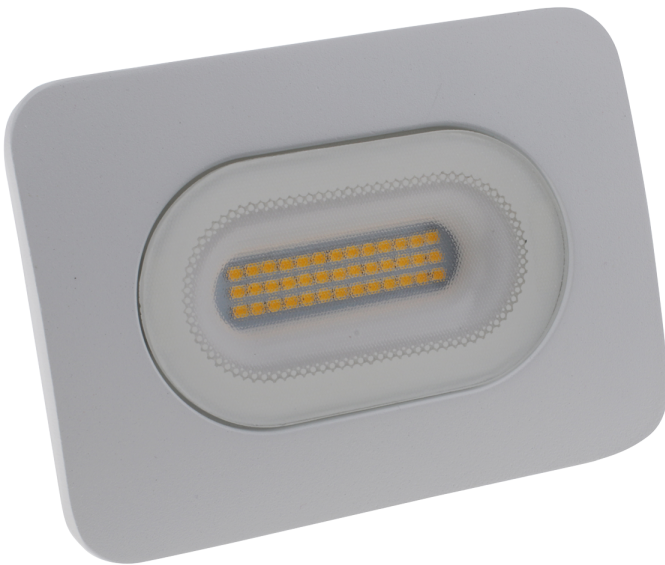

### 30W IP65 LED slimline flood light white finish

Part No: **CULVER30-W**

- Features a quick fix bracket design allowing fixing without removing bracket from floodlight
- Slimline design
- 1 metre bare ended input lead

## Technical Specification

Part No	CULVER30-W
Lumens	2400
CCT	4000
Colour Temperature	Neutral White

<b>Finish</b>	White
<b>Voltage</b>	240
<b>Wattage</b>	30
<b>CRI</b>	80
<b>IP Rating</b>	65
<b>Dimmable</b>	N
<b>Lamp Holder</b>	Integrated LED
<b>Connector Type</b>	Bare End
<b>Length</b>	124
<b>Width</b>	175
<b>Depth</b>	46
<b>Class 1 or 2 or 3</b>	I
<b>Material / Made From</b>	Metal
<b>EAN</b>	5055530823976
<b>Unit of sale</b>	1
<b>Price</b>	each
<b>Notes</b>	