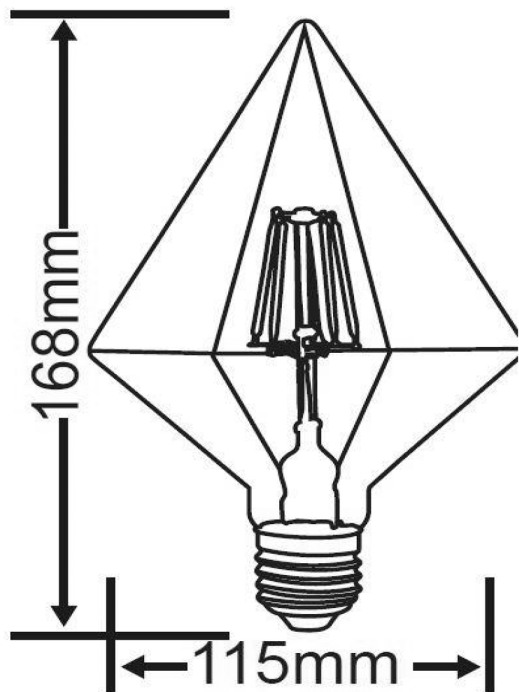

Product Data Sheet

4W LED arrow shape filament lamp - smoked glass

Part No: 901-454

- E27 ES CAP

Technical Specification

Part No	901-454
Lumens	140
CCT	3000
Colour Temperature	Warm White
Voltage	240
Wattage	4
CRI	80
IP Rating	20
Dimmable	N
Lamp Holder	E27 (ES)
Length	168
Diameter	115
Class 1 or 2 or 3	II
Material / Made From	Glass
EAN	4017807412666
Unit of sale	1