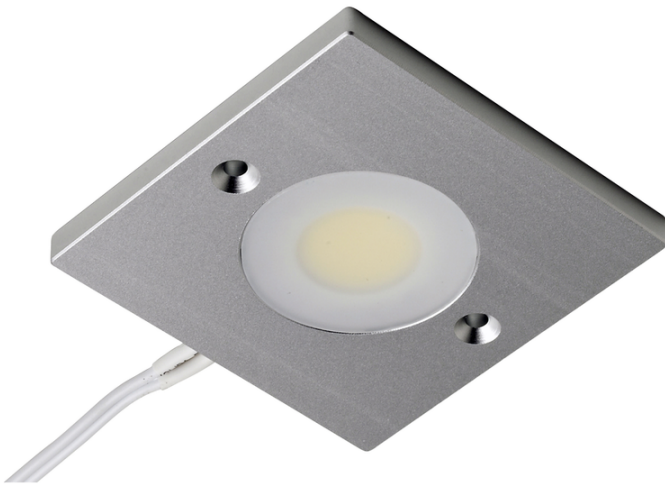

Product Data Sheet

Aluminium square ultra thin LED under cabinet light - 3000k

Part No: **SQ-TARGA-WW**

- COB (chip on board) LED technology
- 120° beam angle
- Opal diffuser for uniformed dotless light
- 2m input lead with TOP connector
- Requires 12V LED driver

Technical Specification

Part No	SQ-TARGA-WW
Lumens	260
CCT	3000

Colour Temperature	Warm White
Finish	Aluminium
Voltage	12
Wattage	3
CRI	80
IP Rating	20
Dimmable	Y
Lamp Holder	Integrated LED
Connector Type	TOP
Length	60
Width	60
Depth	5
Class 1 or 2 or 3	II
Material / Made From	Aluminium
EAN	5055530818347
Unit of sale	1
Price	each