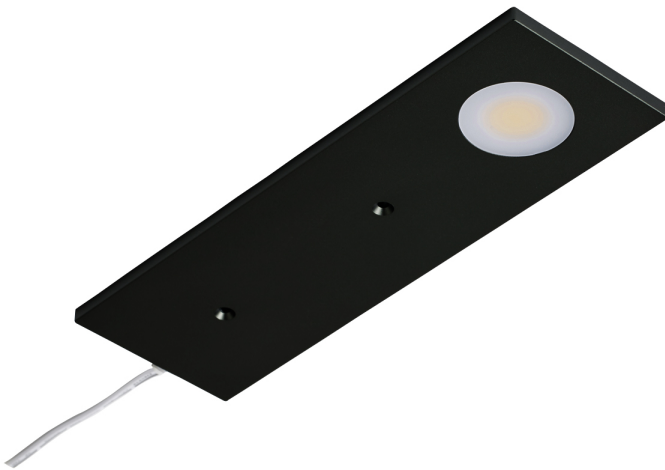

### Aluminium ultra thin LED under cabinet light - 6500k Black

Part No: TARGA-BK-CW

- COB (chip on board) LED technology
- 120° beam angle
- Opal diffuser for uniformed dotless light
- 2m input lead with TOP connector
- Requires 12V LED driver

## Technical Specification

Part No	TARGA-BK-CW
Lumens	280
CCT	6500

<b>Colour Temperature</b>	Cool White
<b>Finish</b>	Black
<b>Voltage</b>	12
<b>Wattage</b>	3
<b>CRI</b>	80
<b>IP Rating</b>	20
<b>Dimmable</b>	Y
<b>Lamp Holder</b>	Integrated LED
<b>Connector Type</b>	TOP
<b>Length</b>	190
<b>Width</b>	60
<b>Depth</b>	5
<b>Class 1 or 2 or 3</b>	II
<b>Material / Made From</b>	Aluminium
<b>EAN</b>	5055530833746
<b>Unit of sale</b>	1
<b>Price</b>	each