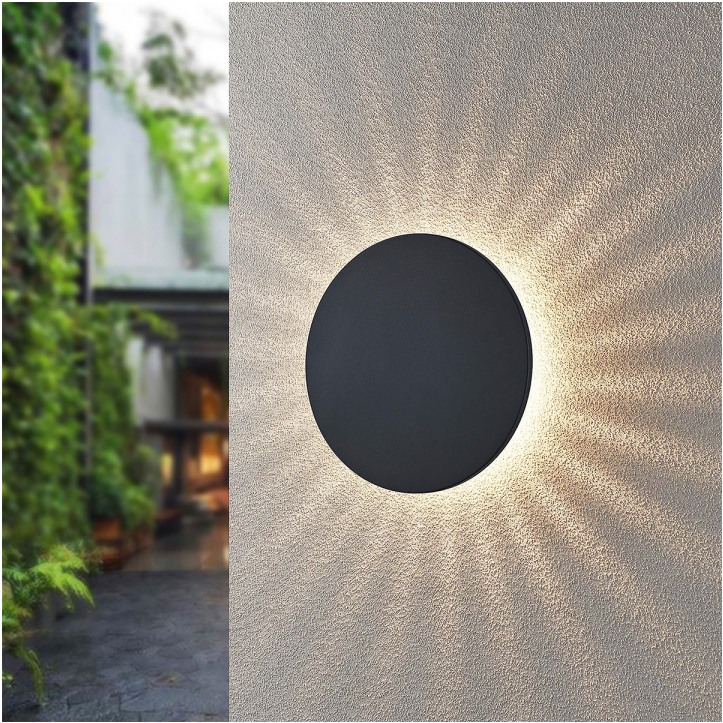

### Belly round wall / ceiling outdoor light - 3000k

Part No: 240660142

- Built-in 5W LED
- 360 light effect
- IP54 rated
- Wall / ceiling mountable
- Outdoor
- Diecast aluminium