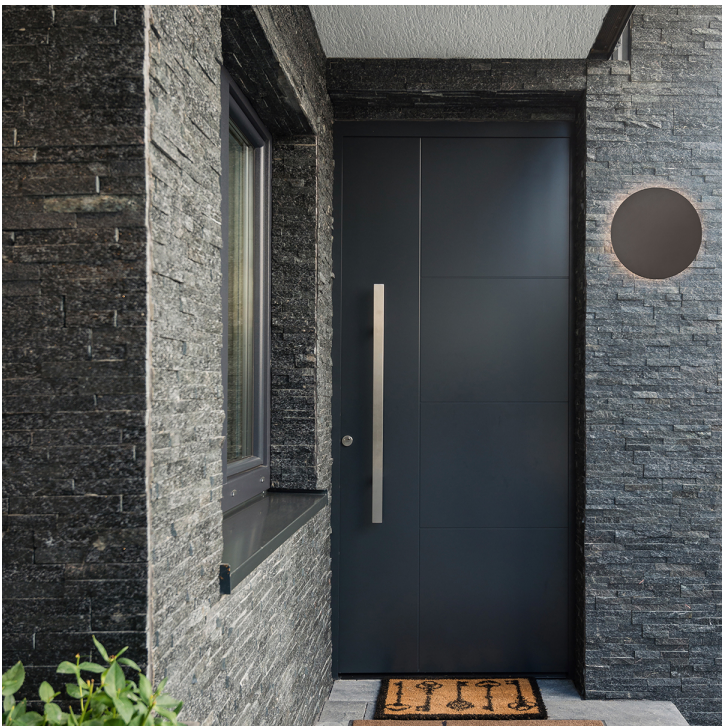

### Belly round wall / ceiling outdoor light - 3000k

Part No: 240660142

- Built-in 5W LED
- 360 light effect
- IP54 rated
- Wall / ceiling mountable
- Outdoor
- Diecast aluminium