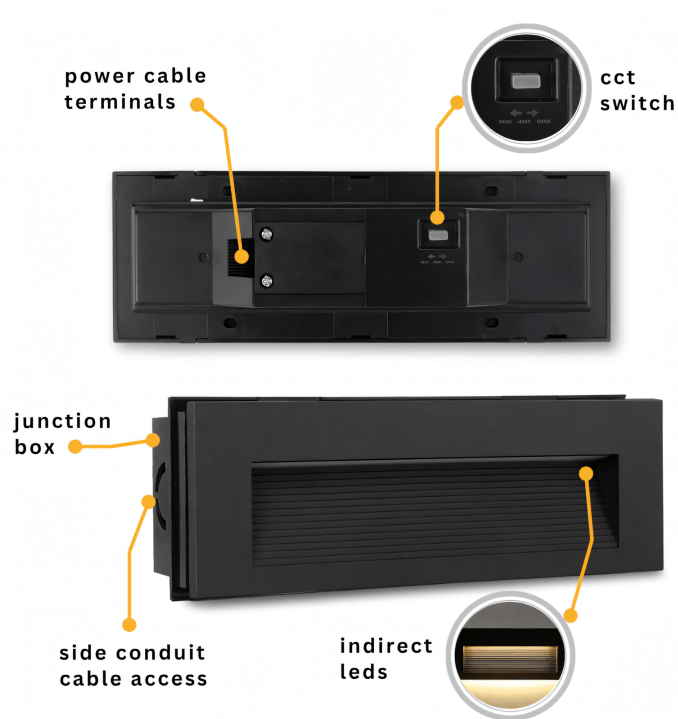

Product Data Sheet

BLR Outdoor Recessed Diffused Wall Brick Light

Part No: **BLR6CT1**

- 3CCT - 3000K, 4000K, 6500K
- Frosted diffuser
- 6W

Technical Specification

Part No	BLR6CT1
Lumens	250LM, 300LM, 270LM
CCT	3000K, 4000K, 6500K
Colour Temperature	CCT

Finish	Black
Voltage	240
Wattage	6
CRI	80
IP Rating	65
Dimmable	N
Lamp Holder	Integrated LED
Length	84
Width	230
Depth	59
Class 1 or 2 or 3	I
Material / Made From	Polycarbonate
EAN	5055530840096
Unit of sale	1
Price	each