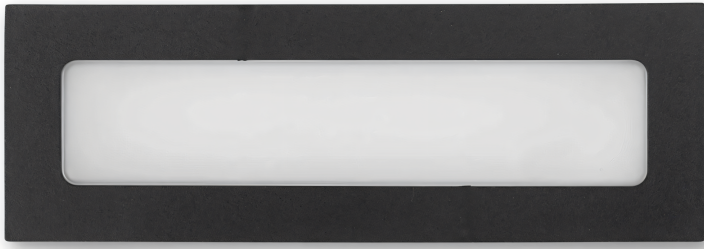

### BLR Outdoor Recessed Wall Brick Light

Part No: **BLR6CT2**

- 3CCT - 3000K, 4000K, 6500K
- Frosted diffuser
- 6W

## Technical Specification

Part No	BLR6CT2
Lumens	350LM, 400LM, 370LM
CCT	3000K, 4000K, 6500K
Colour Temperature	CCT

<b>Finish</b>	Black
<b>Voltage</b>	240
<b>Wattage</b>	6
<b>CRI</b>	80
<b>IP Rating</b>	65
<b>Dimmable</b>	N
<b>Lamp Holder</b>	Integrated LED
<b>Length</b>	80
<b>Width</b>	230
<b>Depth</b>	59
<b>Class 1 or 2 or 3</b>	I
<b>Material / Made From</b>	Polycarbonate
<b>EAN</b>	5055530840102
<b>Unit of sale</b>	1
<b>Price</b>	each