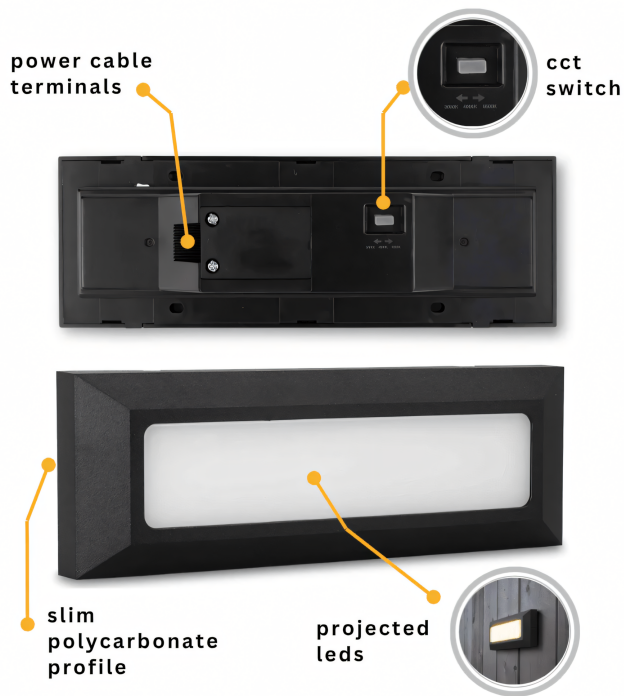

### BLR Outdoor Recessed Wall Brick Light

Part No: **BLR6CT2**

- 3CCT - 3000K, 4000K, 6500K
- Frosted diffuser
- 6W

## Technical Specification

Part No	BLR6CT2
Lumens	350LM, 400LM, 370LM
CCT	3000K, 4000K, 6500K
Colour Temperature	CCT

<b>Finish</b>	Black
<b>Voltage</b>	240
<b>Wattage</b>	6
<b>CRI</b>	80
<b>IP Rating</b>	65
<b>Dimmable</b>	N
<b>Lamp Holder</b>	Integrated LED
<b>Length</b>	80
<b>Width</b>	230
<b>Depth</b>	59
<b>Class 1 or 2 or 3</b>	I
<b>Material / Made From</b>	Polycarbonate
<b>EAN</b>	5055530840102
<b>Unit of sale</b>	1
<b>Price</b>	each