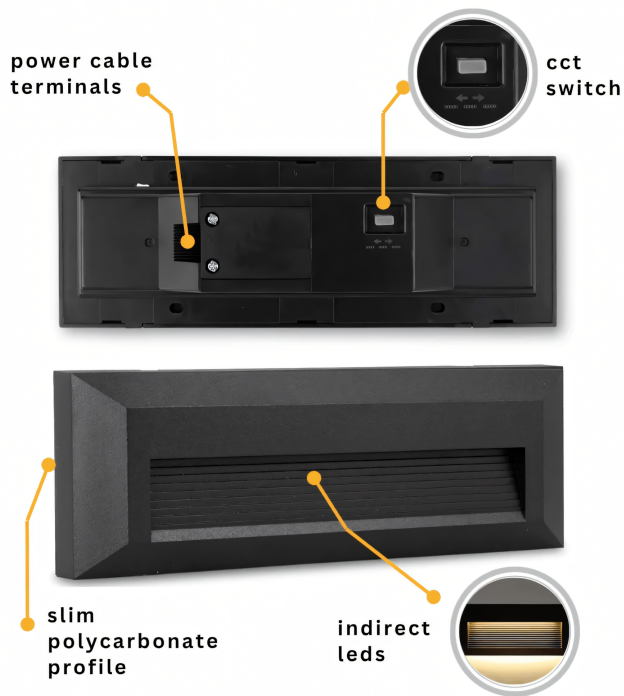

Product Data Sheet

BLS Outdoor Surface Diffused Wall Brick Light

Part No: **BLS6CT1**

- 3CCT - 3000K, 4000K, 6500K
- Frosted diffuser
- 6W

Technical Specification

Part No	BLS6CT1
Lumens	250LM, 300LM, 270LM
CCT	3000K, 4000K, 6500K
Colour Temperature	CCT

Finish	Black
Voltage	240
Wattage	6
CRI	80
IP Rating	65
Dimmable	N
Lamp Holder	Integrated LED
Length	80
Width	230
Depth	29
Class 1 or 2 or 3	I
Material / Made From	Polycarbonate
EAN	5060727555059
Unit of sale	1
Price	each