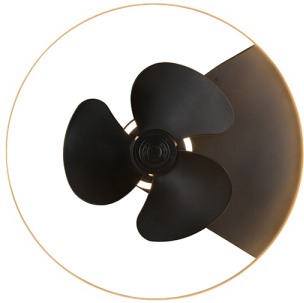

### Borgholm 30W LED with fan circular ceiling light Black

Part No: R67083132

- Product features
- 3 modes of speed
- Ceiling mounting
- Integrated dimmer
- Memory function
- Night light
- Not suitable for external dimmer
- Remote control
- Separately switchable
- Timer
- Fan

## Technical Specification

<b>Part No</b>	<b>R67083132</b>
<b>Lumens</b>	<b>3500</b>
<b>CCT</b>	<b>2700k-6500k</b>
<b>Colour Temperature</b>	<b>CCT</b>

<b>Finish</b>	Matt Black
<b>Voltage</b>	240
<b>Wattage</b>	30
<b>CRI</b>	80
<b>IP Rating</b>	20
<b>Dimmable</b>	N
<b>Lamp Holder</b>	Integrated LED
<b>Height</b>	160
<b>Diameter</b>	490
<b>Class 1 or 2 or 3</b>	II
<b>Material / Made From</b>	Acryl
<b>EAN</b>	4017807529647
<b>Unit of sale</b>	1
<b>Price</b>	each
<b>Notes</b>	