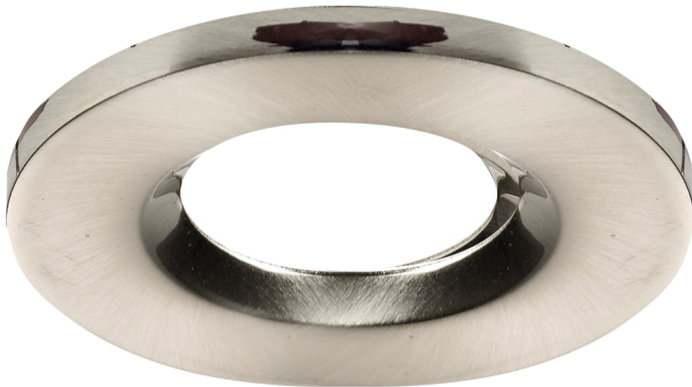

Product Data Sheet

Brushed nickel bezel for TOPAZ LED Downlights

Part No: MIBEZ-BN

- Brushed Nickel bezel for TOPAZ LED Downlights

Technical Specification

Part No	MIBEZ-BN
Finish	Brushed Nickel
Diameter	87
EAN	5055530831070
Unit of sale	1