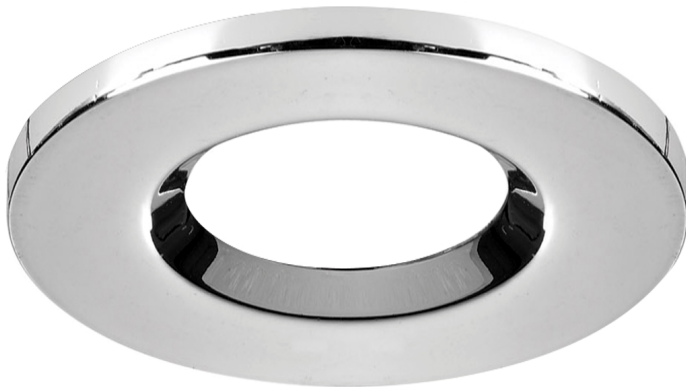

Product Data Sheet

Chrome bezel for TOPAZ LED Downlights

Part No: MIBEZ-CH

- Chrome bezel for TOPAZ LED Downlights

Technical Specification

Part No	MIBEZ-CH
Finish	Chrome
Diameter	87
EAN	5055530831094
Unit of sale	1