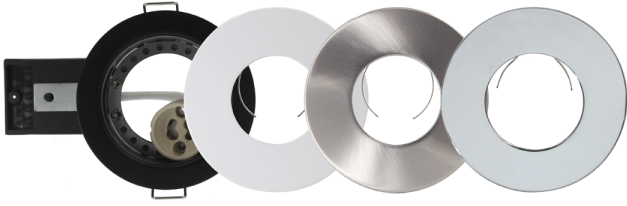

Product Data Sheet

Chrome open back fixed fire rated downlight

Part No: FN-F-CH

- Twist off bezel
- Loop In/Out Push Fit Terminal
- 30,60,90 minute fire rated - timber joist
- Engineered joist tested including i-joist & posi joist - details on request

Technical Specification

Part No	FN-F-CH
Finish	Chrome
Voltage	240
IP Rating	20
Lamp Holder	GU10
Lamp Included	No
Depth	98
Diameter	85
Cut Out	68
Class 1 or 2 or 3	II
EAN	5055530823686
Unit of sale	1
Price	each