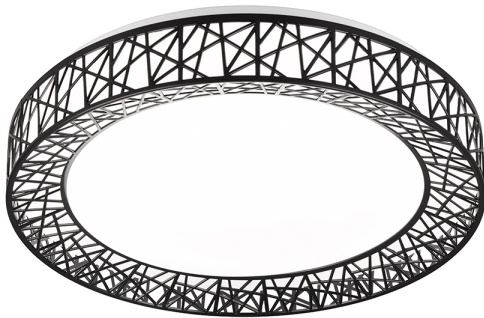

Product Data Sheet

Cluster 12W LED glass circular ceiling light

Part No: R67321102

- Integrated dimmer
- IP20
- CCT
- Memory function
- Night light
- Not suitable for external dimmer
- Remote control
- Dimmable via switch
- Wall & ceiling mounting

Technical Specification

Part No	R67321102
Lumens	4300
CCT	2700k-6500k
Colour Temperature	CCT

Finish	Black
Voltage	240
Wattage	40
CRI	80
IP Rating	20
Dimmable	N
Lamp Holder	Integrated LED
Length	90
Diameter	480
Class 1 or 2 or 3	II
Material / Made From	Acryl
EAN	4017807599824
Unit of sale	1
Price	each
Notes	