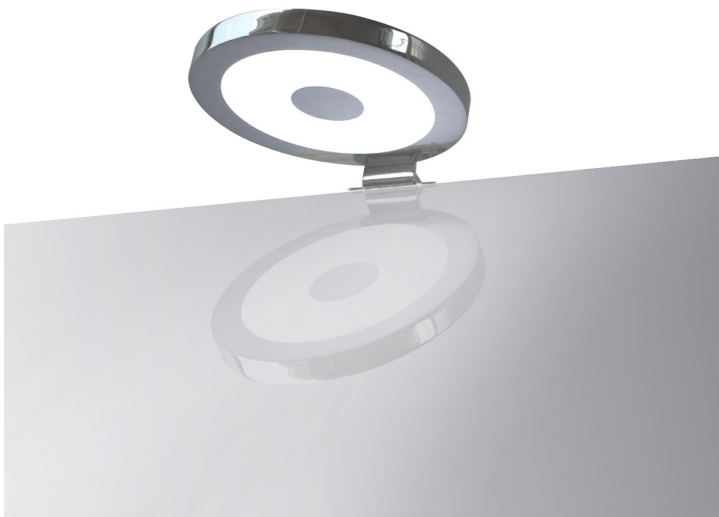

Product Data Sheet

Colour temperature circular over cabinet bathroom light

Part No: **SABA**

- Colour temperature adjustable
- IP44 rated - suitable for use within a bathroom
- Requires a colour temperature controller
- 2m input lead with JC connector
- Requires 12V LED driver

Technical Specification

Part No	SABA
Colour Temperature	CCT
Finish	Chrome

Voltage	12
Wattage	4.2
CRI	80
IP Rating	44
Dimmable	Y
Lamp Holder	Integrated LED
Connector Type	JC
Depth	14
Diameter	80
Projection	96
Class 1 or 2 or 3	II
Material / Made From	Metal
EAN	5055530819115
Unit of sale	1
Price	each