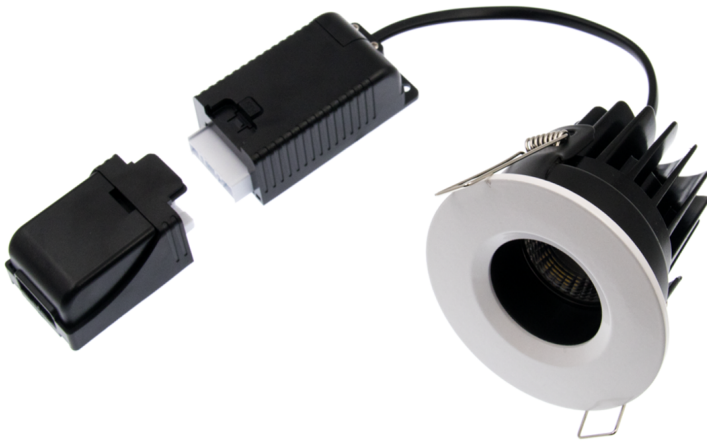

Product Data Sheet

ELAN LED baffled IP44 dimmable fire rated downlight - 3000k

Part No: **ELAN-BF-3K**

- High lumen output
- Flicker free & smooth dimming with most standard LED dimmers
- Fast fix connector
- 30,60,90 minute fire rated - timber joist
- Engineered joist tested including i-joist & posi joist -details on request
- 40° Beam Angle
- 0-100% Dimmable
- Bezels supplied separately

ELAN

BAFFLED | HIGH PERFORMANCE
FIRE RATED DOWNLIGHT

Technical Specification

| | |
|---------|------------|
| Part No | ELAN-BF-3K |
| Lumens | 580 |
| CCT | 3000 |

| | |
|---------------------------|----------------|
| Colour Temperature | Warm White |
| Voltage | 240 |
| Wattage | 8 |
| CRI | 80 |
| IP Rating | 44 |
| Dimmable | Y |
| Lamp Holder | Integrated LED |
| Depth | 76 |
| Diameter | 84 |
| Cut Out | 71 |
| Class 1 or 2 or 3 | II |
| EAN | 5055530814059 |
| Unit of sale | 1 |
| Price | each |
| Notes | |