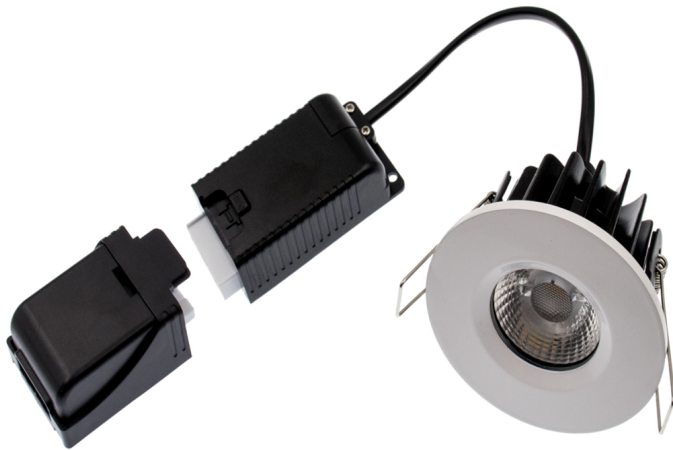

### ELAN LED baffled IP44 dimmable fire rated downlight - 4000k

Part No: **ELAN-BF-4K**

- High lumen output
- Flicker free & smooth dimming with most standard LED dimmers
- Fast fix connector
- 30,60,90 minute fire rated - timber joist
- Engineered joist tested including i-joist & posi joist -details on request
- 40° Beam Angle
- 0-100% Dimmable
- Bezels supplied separately

# ELAN

**BAFFLED** | HIGH PERFORMANCE  
FIRE RATED DOWNLIGHT

## Technical Specification

Part No	ELAN-BF-4K
Lumens	610
CCT	4000

<b>Colour Temperature</b>	Neutral White
<b>Voltage</b>	240
<b>Wattage</b>	8
<b>CRI</b>	80
<b>IP Rating</b>	44
<b>Dimmable</b>	Y
<b>Lamp Holder</b>	Integrated LED
<b>Depth</b>	76
<b>Diameter</b>	84
<b>Cut Out</b>	71
<b>Class 1 or 2 or 3</b>	II
<b>EAN</b>	5055530814066
<b>Unit of sale</b>	1
<b>Price</b>	each
<b>Notes</b>	