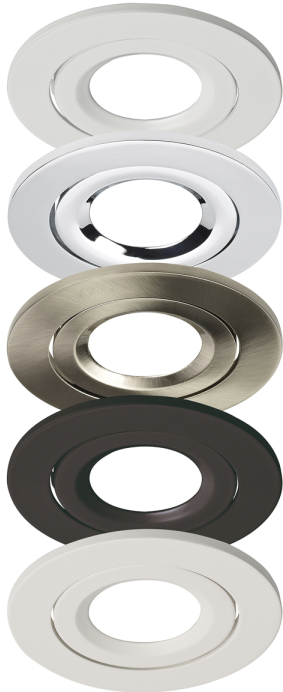

Product Data Sheet

ELAN LED tilt IP20 dimmable fire rated downlight - 3000k

Part No: ELAN-T-3K

- High lumen output
- Flicker free & smooth dimming with most standard LED dimmers
- Fast fix connector
- 30,60,90 minute fire rated - timber joist
- Engineered joist tested including i-joist & posi joist -details on request
- 60° Beam Angle
- 0-100% Dimmable
- Bezels supplied separately

ELAN

TILT | HIGH PERFORMANCE
FIRE RATED DOWNLIGHT

Technical Specification

Part No	ELAN-T-3K
Lumens	800
CCT	3000
Colour Temperature	Warm White
Voltage	240
Wattage	8
CRI	80
IP Rating	20
Dimmable	Y
Lamp Holder	Integrated LED
Beam Angle	60
Depth	56
Diameter	96
Cut Out	82
Class 1 or 2 or 3	II