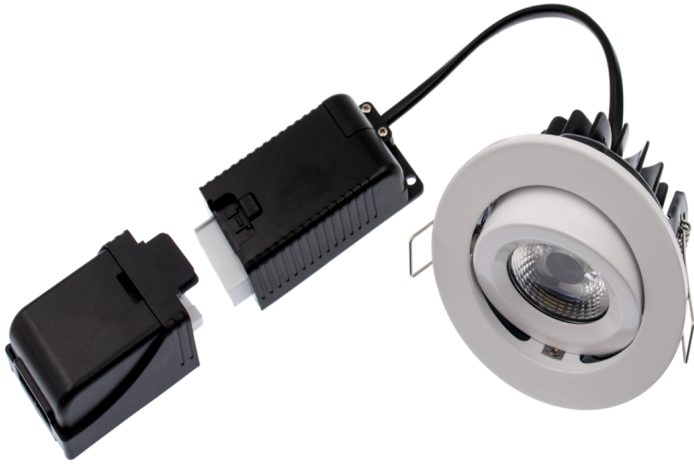

Product Data Sheet

ELAN LED tilt IP20 dimmable fire rated downlight - 3000k

Part No: ELAN-T-3K

- High lumen output
- Flicker free & smooth dimming with most standard LED dimmers
- Fast fix connector
- 30,60,90 minute fire rated - timber joist
- Engineered joist tested including i-joist & posi joist -details on request
- 60° Beam Angle
- 0-100% Dimmable
- Bezels supplied separately

ELAN

TILT | HIGH PERFORMANCE
FIRE RATED DOWNLIGHT

Technical Specification

Part No	ELAN-T-3K
Lumens	800
CCT	3000
Colour Temperature	Warm White
Voltage	240
Wattage	8
CRI	80
IP Rating	20
Dimmable	Y
Lamp Holder	Integrated LED
Beam Angle	60
Depth	56
Diameter	96
Cut Out	82
Class 1 or 2 or 3	II