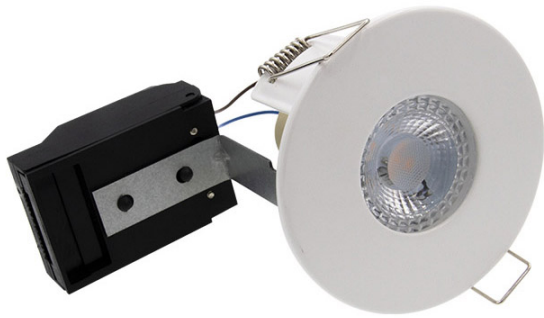

### Fixed Fire Rated Downlight - GU10 - Brass

Part No: FG-F-BR

- Fire Rated
- GU10
- Loop In/Out Push Fit Terminal
- 30,60,90 minute fire rated

## Technical Specification

<b>Part No</b>	<b>FG-F-BR</b>
<b>Finish</b>	Brass
<b>Voltage</b>	240
<b>IP Rating</b>	20
<b>Lamp Holder</b>	GU10
<b>Lamp Included</b>	No
<b>Depth</b>	86
<b>Diameter</b>	85
<b>Cut Out</b>	72
<b>Class 1 or 2 or 3</b>	I
<b>EAN</b>	5055530834972
<b>Unit of sale</b>	1
<b>Price</b>	each