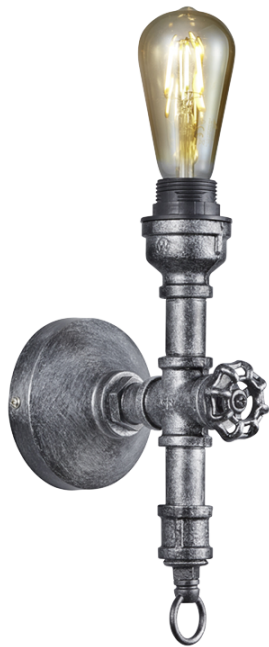

Product Data Sheet

Gotham industrial look wall light

Part No: 207000188

- Requires E27 max 60W lamp

Technical Specification

Part No	207000188
Finish	Antique Silver
Voltage	240
IP Rating	20
Lamp Holder	E27 (ES)
Lamp Included	N
Length	465
Width	146
Depth	173
Class 1 or 2 or 3	I
Material / Made From	Metal
EAN	4017807356076
Drop	
Diameter	
Unit of sale	1
Price	each