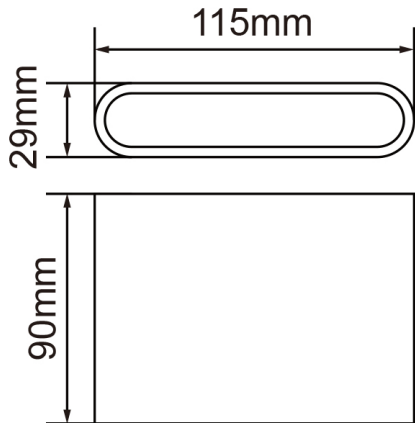

Product Data Sheet

Gozo LED up & down external wall light matt black finish

Part No: **GOZO-BK-CT**

- 2x3W Built-in LED
- Up & down light distribution
- IP65 rated for internal or external use
- CCT switchable (3000K | 4000K | 6000K)

Technical Specification

Part No	GOZO-BK-CT
Lumens	2 x 243
CCT	3000K, 4000K, 6000K
Colour Temperature	CCT
Finish	Black
Voltage	240
Wattage	2 x 3
CRI	80
IP Rating	65
Dimmable	N
Lamp Holder	Integrated LED
Height	90
Width	115
Class 1 or 2 or 3	I
Material / Made From	Diecast aluminium
EAN	5055530838529