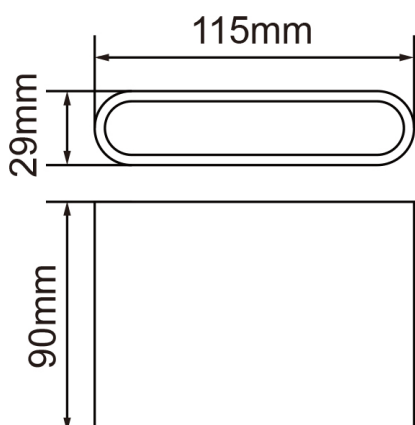

### Gozo LED up & down external wall light matt grey finish

Part No: **GOZO-GY-CT**

- 2x3W Built-in LED
- Up & down light distribution
- IP65 rated for internal or external use
- CCT switchable (3000K | 4000K | 6000K)

## Technical Specification

<b>Part No</b>	<b>GOZO-GY-CT</b>
<b>Lumens</b>	2 x 243
<b>CCT</b>	3000K, 4000K, 6000K
<b>Colour Temperature</b>	CCT
<b>Finish</b>	Grey
<b>Voltage</b>	240
<b>Wattage</b>	2 x 3
<b>CRI</b>	80
<b>IP Rating</b>	65
<b>Dimmable</b>	N
<b>Lamp Holder</b>	Integrated LED
<b>Height</b>	90
<b>Width</b>	115
<b>Class 1 or 2 or 3</b>	I
<b>Material / Made From</b>	Diecast aluminium
<b>EAN</b>	5055530838536