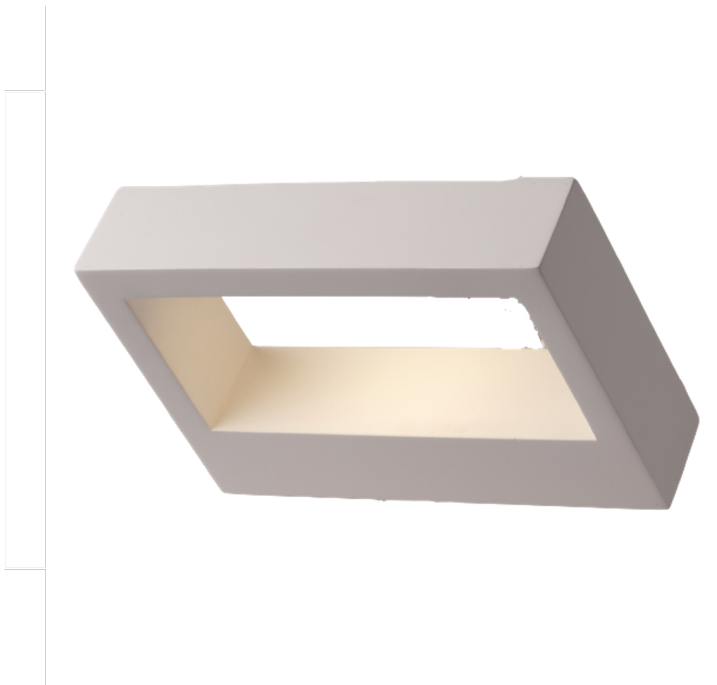

### Gypsum Up And Down Led Wall Light

Part No: GP-CORDOBA

- Built in LED
- Up & down lighting

### Technical Specification

Part No	GP-CORDOBA
CCT	3000
Colour Temperature	Warm White
Finish	White

<b>Voltage</b>	240
<b>Wattage</b>	5
<b>CRI</b>	80
<b>IP Rating</b>	20
<b>Dimmable</b>	N
<b>Lamp Holder</b>	Integrated LED
<b>Length</b>	220
<b>Width</b>	150
<b>Depth</b>	40
<b>Class 1 or 2 or 3</b>	I
<b>Material / Made From</b>	Gypsum
<b>EAN</b>	5055530818996
<b>Unit of sale</b>	1
<b>Price</b>	each
<b>Notes</b>	