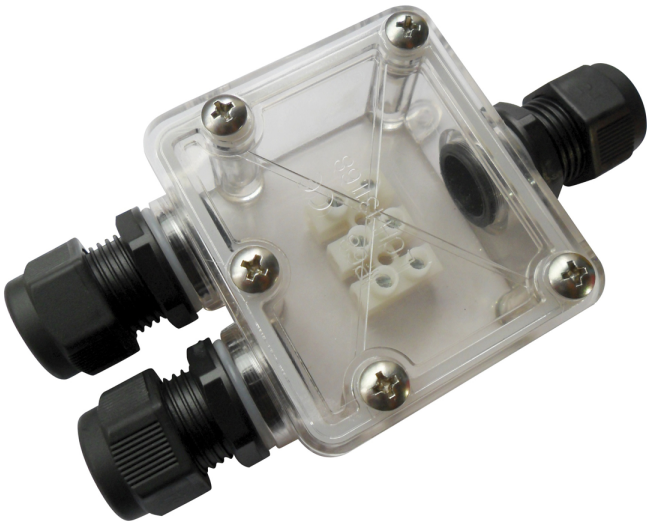

Product Data Sheet

IP68 transparent 3 pole joint box

Part No: IP68-BOX1

- Waterproof junction box

Technical Specification

Part No	IP68-BOX1
Finish	Black
Length	136
Width	72
Depth	35
Material / Made From	Plastic