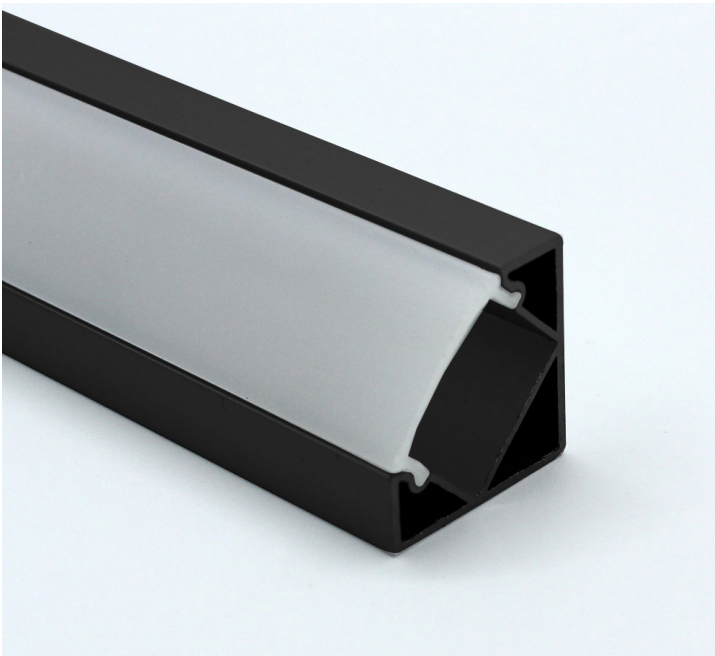

### JXC Black Corner Profile

Part No: JXC-BK-PROFILE

- Surface mounted corner profile
- Fits 12mm wide LED tape
- Clear, frosted, opal and black diffuser available
- Fixing clips available
- End caps available
- Available in 2.5m lengths

### Technical Specification

|         |                |
|---------|----------------|
| Part No | JXC-BK-PROFILE |
| Finish  | Black          |
| Width   | 18.1           |

|                             |  |
|-----------------------------|--|
| <b>Internal Width</b>       | 12.5   |
| <b>Depth</b>                | 18.1   |
| <b>Material / Made From</b> | Metal  |
| <b>Unit of sale</b>         | 2.5  |
| <b>Price</b>                | per meter  |
| <b>Notes</b>                | Bespoke service NOT available through online ordering, sold in stock lengths only. |