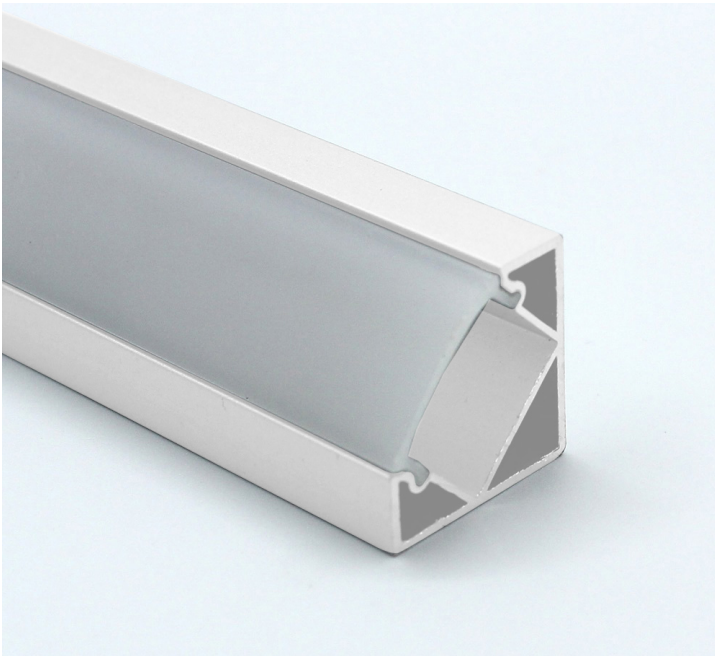

Product Data Sheet

JXC White Corner Profile

Part No: JXC-WH-PROFILE

- Surface mounted corner profile
- Fits 12mm wide LED tape
- Clear, frosted, opal and black diffuser available
- Fixing clips available
- End caps available
- Available in 2.5m lengths

Technical Specification

Part No	JXC-WH-PROFILE
Finish	White
Width	18.1

Internal Width	12.5
Depth	18.1
Material / Made From	Metal
Unit of sale	2.5
Price	per meter
Notes	Bespoke service NOT available through online ordering, sold in stock lengths only.