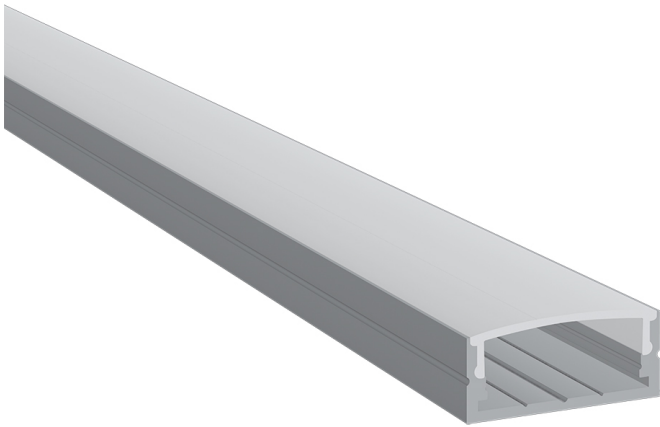

Product Data Sheet

JXDS surface mounted profile

Part No: JXDS-PROFILE

- Surface mount profile in aluminium
- Fits 15mm wide LED tape
- Frosted diffuser available
- Fixing clips available
- End caps available
- Available in 2.5m lengths

23.4mm

9.7mm

21mm

Technical Specification

Part No	JXDS-PROFILE
Finish	Silver
Width	23.4
Internal Width	21
Depth	9.7
Material / Made From	Aluminium
Unit of sale	2.5
Price	per meter
Notes	Bespoke service NOT available through online ordering, sold in stock lengths only.