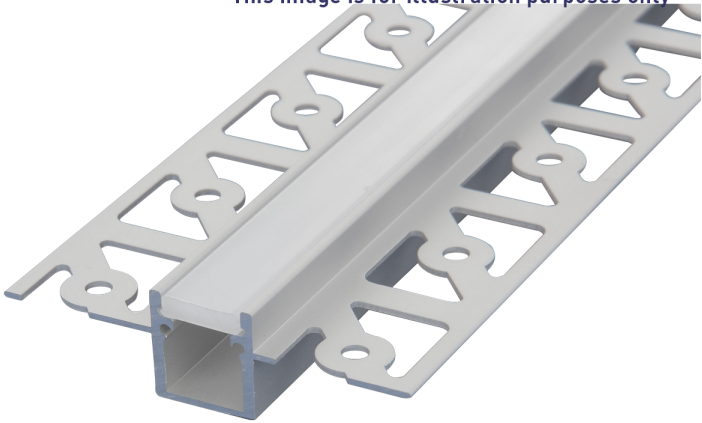

Product Data Sheet

JXNW end cap set

Part No: JXNW-END-SET

- Narrow plaster-in wall profile end cap set

This image is for illustration purposes only

Technical Specification

Part No	JXNW-END-SET
Unit of sale	1
Price	each