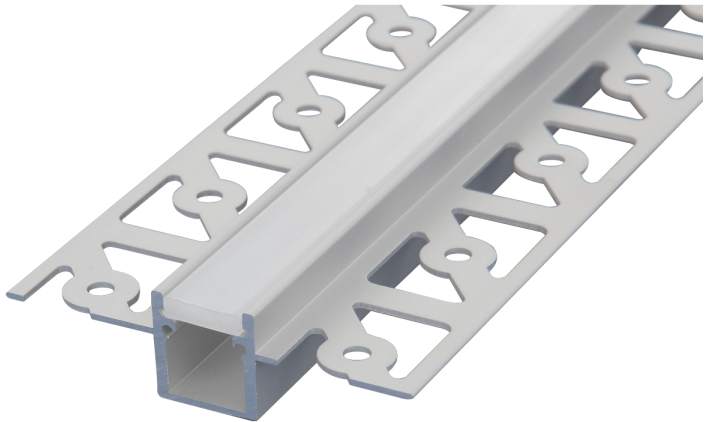

Product Data Sheet

JXNW narrow plaster-in wall profile

Part No: JXNW-PROFILE

- Narrow plaster-in wall profile
- Fits 8mm wide LED tape
- Opal diffuser available
- End caps available
- Available in 2.5m lengths

Technical Specification

Part No	JXNW-PROFILE
Finish	Aluminium
Width	51

Internal Width	9.5
Depth	13
Cut Out	12
Material / Made From	Metal
Unit of sale	2.5
Price	per meter
Notes	Bespoke service NOT available through online ordering, sold in stock lengths only.