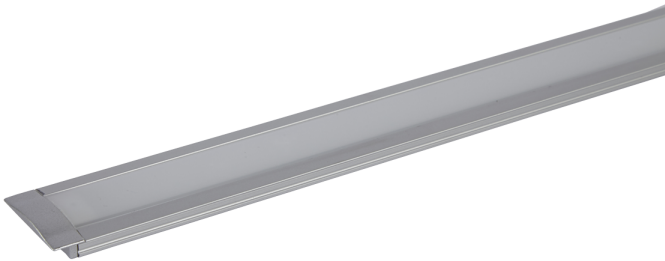

Product Data Sheet

JXR recessed profile in black

Part No: JXR-BK-PROFILE

- Recessed aluminium profile black finish
- Fits 12mm wide LED tape
- Clear, frosted, opal and black diffuser available
- End caps available
- Available in 2.5m lengths

Technical Specification

Part No	JXR-BK-PROFILE
Finish	Black
Width	24.8

Internal Width	12.5
Depth	7
Cut Out	17.2
Material / Made From	Metal
Unit of sale	2.5
Price	per meter
Notes	Bespoke service NOT available through online ordering, sold in stock lengths only.