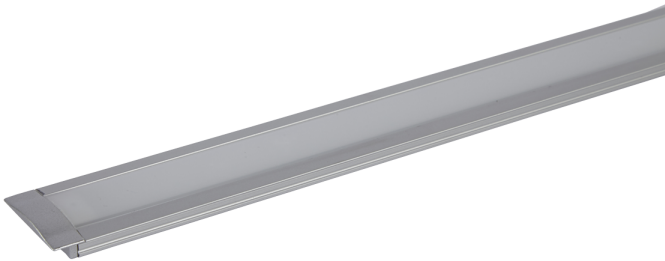

Product Data Sheet

JXR recessed profile in white

Part No: JXR-WH-PROFILE

- Recessed aluminium profile white finish
- Fits 12mm wide LED tape
- Clear, frosted, opal and black diffuser available
- End caps available
- Available in 2.5m lengths

Technical Specification

Part No	JXR-WH-PROFILE
Finish	White
Width	24.8

Internal Width	12.5
Depth	7
Cut Out	17.2
Material / Made From	Metal
Unit of sale	2.5
Price	per meter
Notes	Bespoke service NOT available through online ordering, sold in stock lengths only.