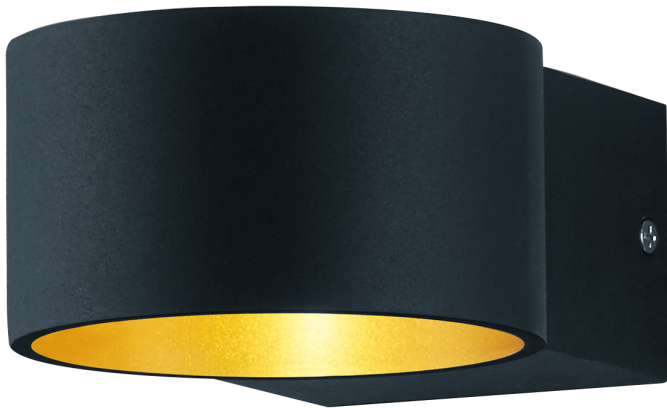

Product Data Sheet

Lacapo Osram LED wall light matt black finish

Part No: 223410132

- Built-in OSRAM LED
- Design allows light to shine up & down the wall

Technical Specification

Part No	223410132
Lumens	430
CCT	3000
Colour Temperature	Warm White
Finish	Matt Black

Voltage	240
Wattage	4.3
CRI	80
IP Rating	20
Dimmable	N
Lamp Holder	Integrated LED
Length	60
Width	105
Depth	150
Class 1 or 2 or 3	I
Material / Made From	Metal
EAN	4017807306309
Unit of sale	1
Price	each
Notes	