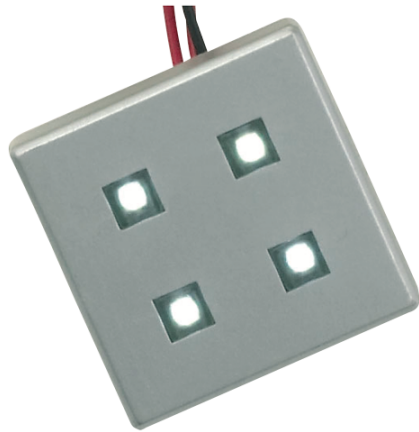

### LED plinth square light kit - 6000k

Part No: **PL4SQW**

- 4 Light kit complete with LED driver plug
- Additional single heads can be added to maximum 10 heads per kit
- Plug & socket system to daisy chain light fittings
- 0.5w per head

## Technical Specification

Part No	PL4SQW
CCT	6000
Colour Temperature	Cool White
Finish	Satin Silver

<b>Voltage</b>	240
<b>Wattage</b>	4 x 0.5
<b>CRI</b>	80
<b>Dimmable</b>	N
<b>Lamp Holder</b>	Integrated LED
<b>Length</b>	38
<b>Width</b>	38
<b>Depth</b>	6
<b>Cut Out</b>	10
<b>Class 1 or 2 or 3</b>	II
<b>Material / Made From</b>	Plastic
<b>EAN</b>	5055530800298
<b>Unit of sale</b>	1
<b>Price</b>	each
<b>Notes</b>	