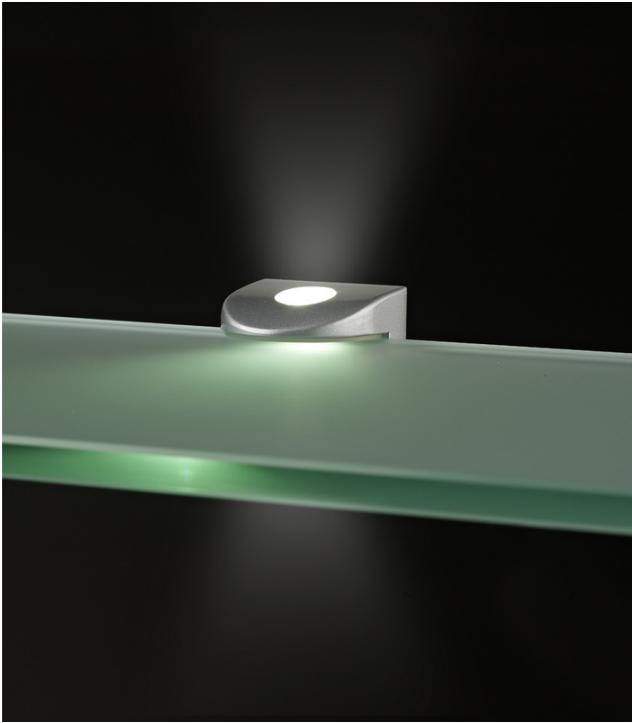

### LED shelf clip light - 6500k

Part No: SHINE-CW

- Designed to provide a diffused light effect within cabinets
- 3 high output 5050 LEDs to create light effect up & down and through the glass
- Clips fit glass shelves 6-8mm thick. Not to be used as the shelf support
- 2m input lead with TOP connector
- Requires 12V LED driver

## Technical Specification

Part No	SHINE-CW
CCT	6000
Colour Temperature	Cool White
Finish	Aluminium

<b>Voltage</b>	12
<b>Wattage</b>	1.5
<b>CRI</b>	80
<b>Dimmable</b>	Y
<b>Lamp Holder</b>	Integrated LED
<b>Connector Type</b>	TOP
<b>Length</b>	35.5
<b>Depth</b>	30
<b>Diameter</b>	38
<b>Class 1 or 2 or 3</b>	II
<b>Material / Made From</b>	Plastic
<b>EAN</b>	5055530814516
<b>Unit of sale</b>	1
<b>Price</b>	each
<b>Notes</b>	