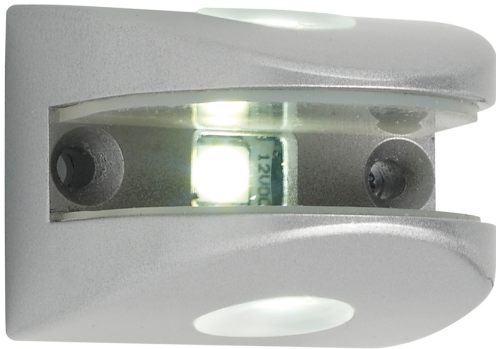

### LED shelf clip light - 6500k

Part No: SHINE-CW

- Designed to provide a diffused light effect within cabinets
- 3 high output 5050 LEDs to create light effect up & down and through the glass
- Clips fit glass shelves 6-8mm thick. Not to be used as the shelf support
- 2m input lead with TOP connector
- Requires 12V LED driver

## Technical Specification

Part No	SHINE-CW
CCT	6000
Colour Temperature	Cool White
Finish	Aluminium

<b>Voltage</b>	12
<b>Wattage</b>	1.5
<b>CRI</b>	80
<b>Dimmable</b>	Y
<b>Lamp Holder</b>	Integrated LED
<b>Connector Type</b>	TOP
<b>Length</b>	35.5
<b>Depth</b>	30
<b>Diameter</b>	38
<b>Class 1 or 2 or 3</b>	II
<b>Material / Made From</b>	Plastic
<b>EAN</b>	5055530814516
<b>Unit of sale</b>	1
<b>Price</b>	each
<b>Notes</b>	