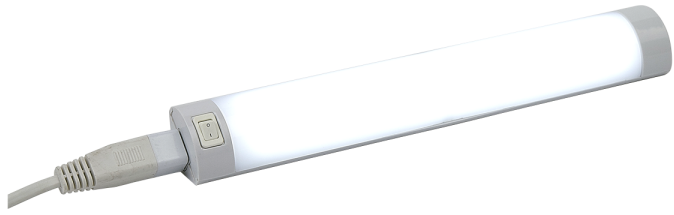

Product Data Sheet

LED striplight 250mm - 3000k

Part No: **STRLED250WW**

- Opal diffuser to avoid dotting
- Linkable
- Switched
- Includes mains lead and fixing brackets
- Integral driver

Technical Specification

Part No	STRLED250WW
Lumens	210
CCT	3000
Colour Temperature	Warm White
Finish	White
Voltage	240
Wattage	3
CRI	80
IP Rating	20
Dimmable	N
Connector Type	Bare End
Length	250
Width	36
Depth	35
Class 1 or 2 or 3	II
Material / Made From	Plastic