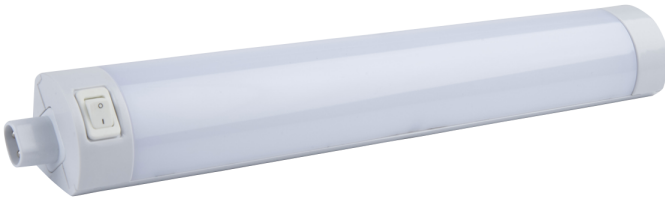

Product Data Sheet

LED striplight 250mm - 3000k

Part No: **STRLED250WW**

- Opal diffuser to avoid dotting
- Linkable
- Switched
- Includes mains lead and fixing brackets
- Integral driver

Technical Specification

Part No	STRLED250WW
Lumens	210
CCT	3000
Colour Temperature	Warm White
Finish	White
Voltage	240
Wattage	3
CRI	80
IP Rating	20
Dimmable	N
Connector Type	Bare End
Length	250
Width	36
Depth	35
Class 1 or 2 or 3	II
Material / Made From	Plastic