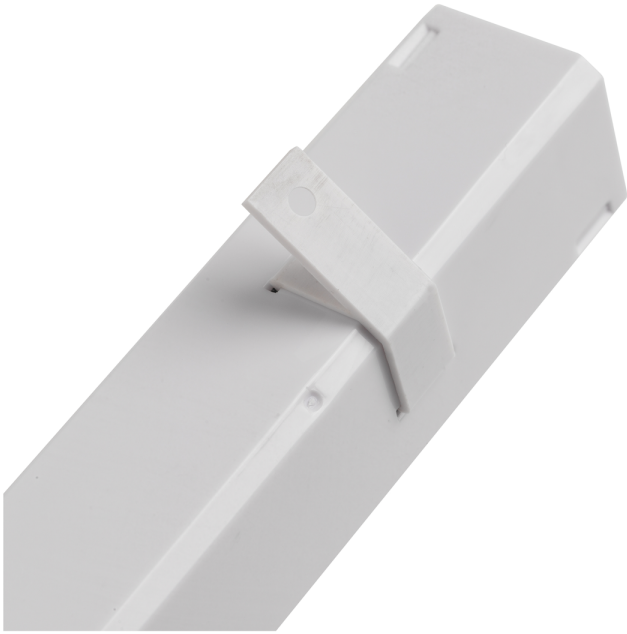

Product Data Sheet

LED striplight 250mm - 3000k

Part No: **STRLED250WW**

- Opal diffuser to avoid dotting
- Linkable
- Switched
- Includes mains lead and fixing brackets
- Integral driver

Technical Specification

Part No	STRLED250WW
Lumens	210
CCT	3000
Colour Temperature	Warm White
Finish	White
Voltage	240
Wattage	3
CRI	80
IP Rating	20
Dimmable	N
Connector Type	Bare End
Length	250
Width	36
Depth	35
Class 1 or 2 or 3	II
Material / Made From	Plastic