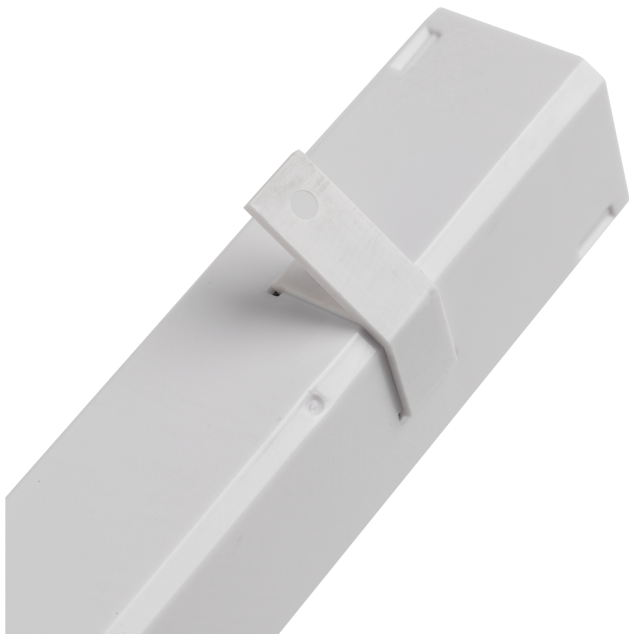

Product Data Sheet

LED striplight 250mm - 6500k

Part No: **STRLED250**

- Opal diffuser to avoid dotting
- Linkable
- Switched
- Includes mains lead and fixing brackets
- Integral driver

Technical Specification

Part No	STRLED250
Lumens	235
CCT	6000
Colour Temperature	Cool White
Finish	White
Voltage	240
Wattage	3
CRI	80
IP Rating	20
Dimmable	N
Connector Type	Bare End
Length	250
Width	36
Depth	35
Class 1 or 2 or 3	II
Material / Made From	Plastic