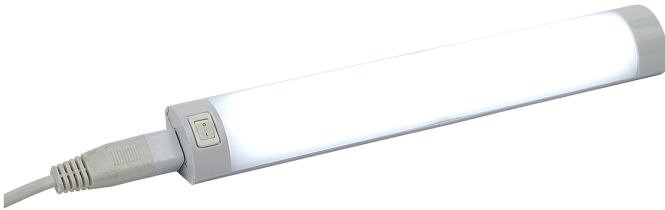

Product Data Sheet

LED striplight 250mm - 6500k

Part No: **STRLED250**

- Opal diffuser to avoid dotting
- Linkable
- Switched
- Includes mains lead and fixing brackets
- Integral driver

Technical Specification

Part No	STRLED250
Lumens	235
CCT	6000
Colour Temperature	Cool White
Finish	White
Voltage	240
Wattage	3
CRI	80
IP Rating	20
Dimmable	N
Connector Type	Bare End
Length	250
Width	36
Depth	35
Class 1 or 2 or 3	II
Material / Made From	Plastic