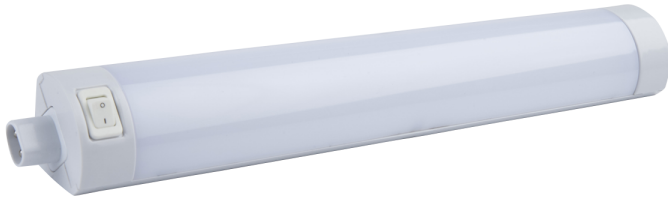

Product Data Sheet

LED striplight 250mm - 6500k

Part No: **STRLED250**

- Opal diffuser to avoid dotting
- Linkable
- Switched
- Includes mains lead and fixing brackets
- Integral driver

Technical Specification

Part No	STRLED250
Lumens	235
CCT	6000
Colour Temperature	Cool White
Finish	White
Voltage	240
Wattage	3
CRI	80
IP Rating	20
Dimmable	N
Connector Type	Bare End
Length	250
Width	36
Depth	35
Class 1 or 2 or 3	II
Material / Made From	Plastic